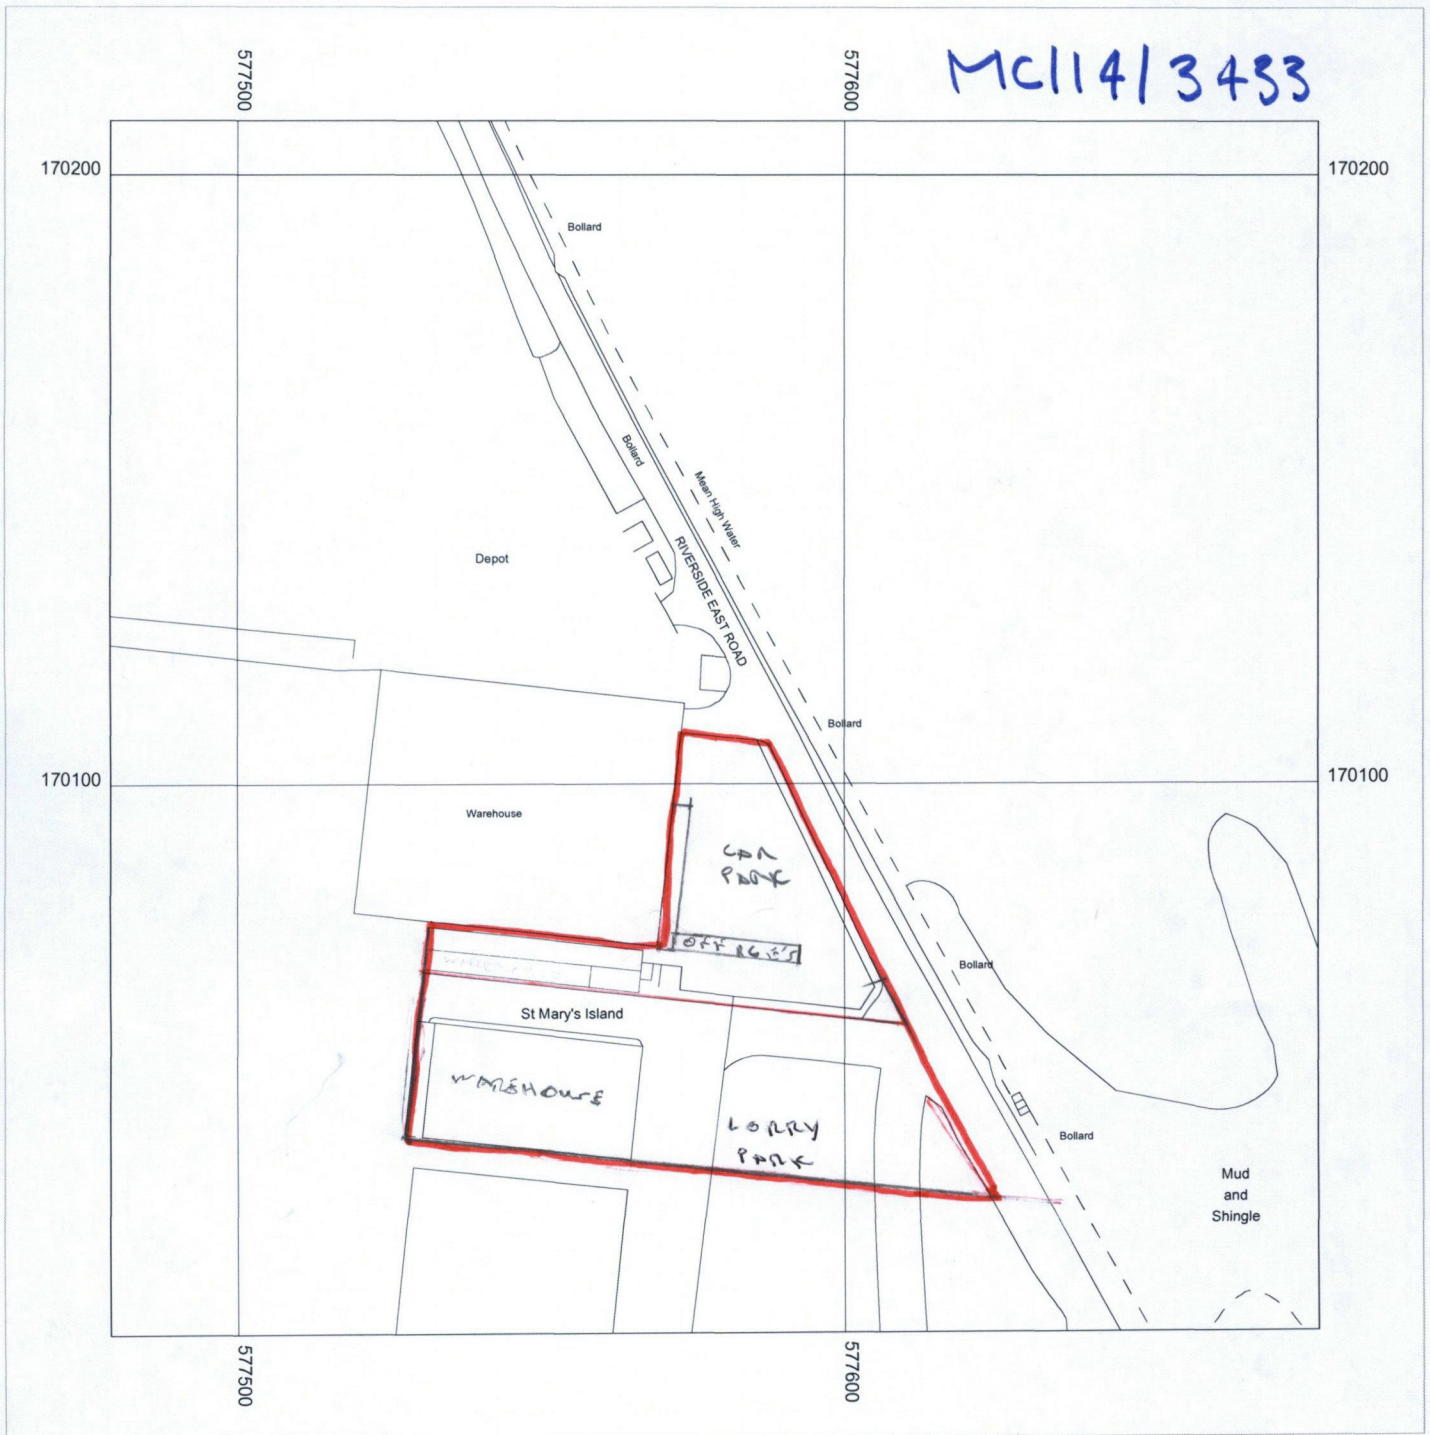

MCI14/3433

Chatham Docks

Supplied by: National Map Centre Kent
Licence number: 100031961
Produced: 23/03/15
Serial number: 1488242

Plot centre co-ordinates: 577578, 170109
Download file: Print52614_1488242
Project name: Docks